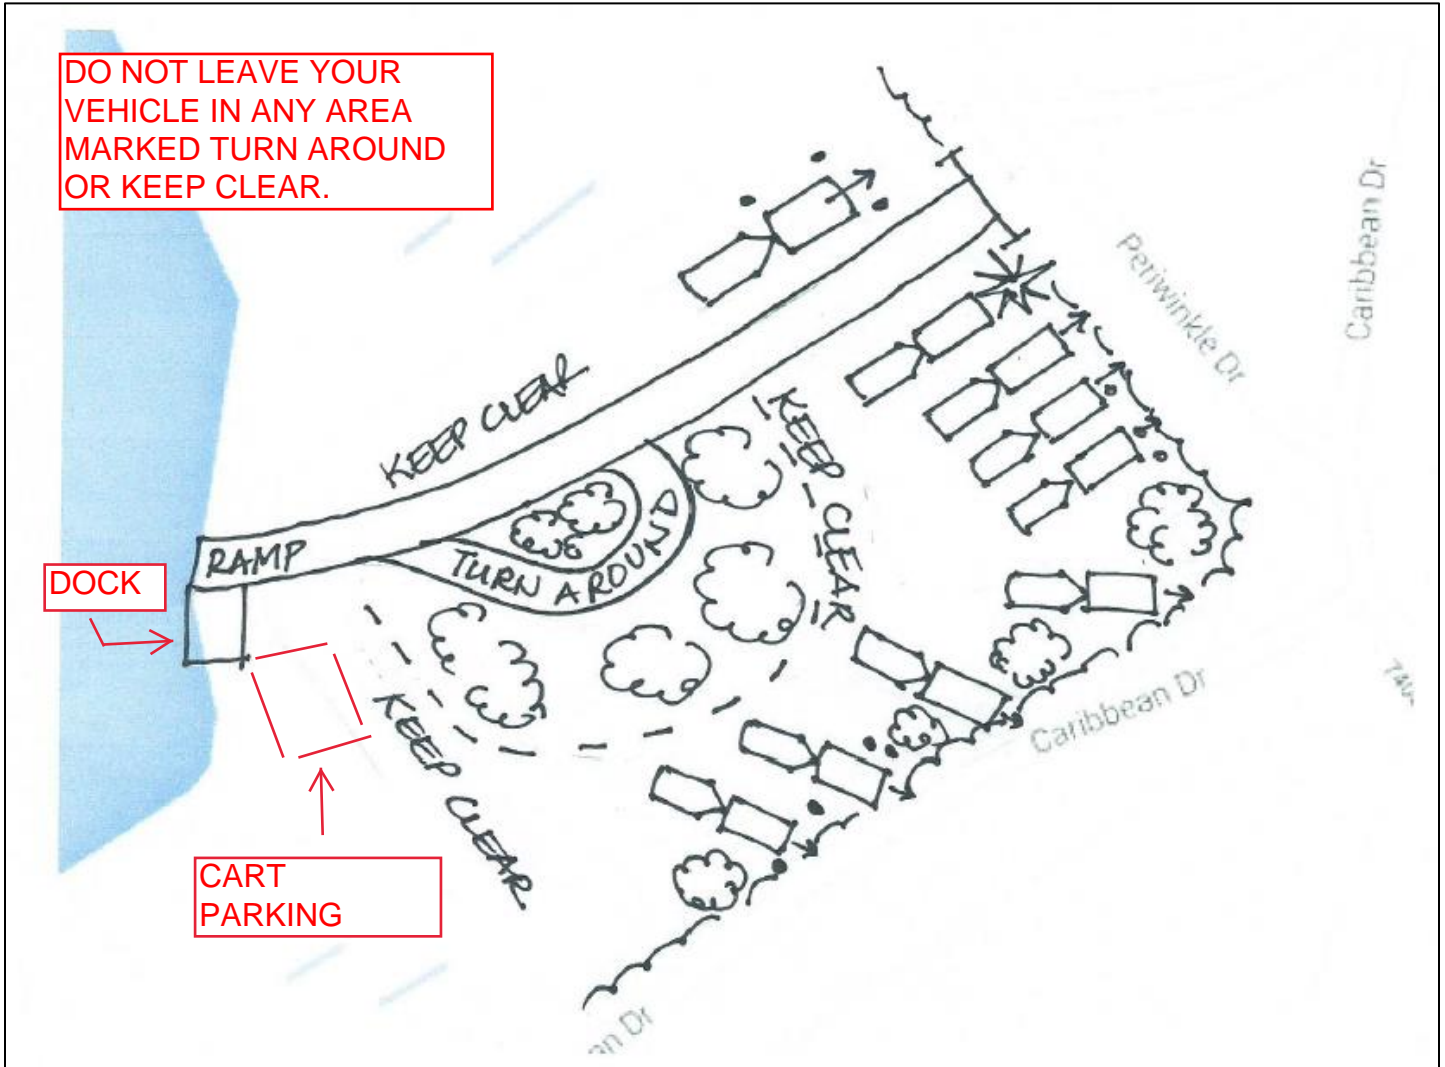

CORAL COVE CIVIC ASSOCIATION

Waterfront Park – Boat Trailer Parking

Park Hours: 6am to 10pm

- Pull tight to the rope to ensure ample room for pull through and maneuvering of trailers
 - Boating guests should not park within the Park Gates
 - Do not park under the trees or in open areas

KEY:

 TRUCK + TRAILER

 ROPE

 OAKS

• PALMS